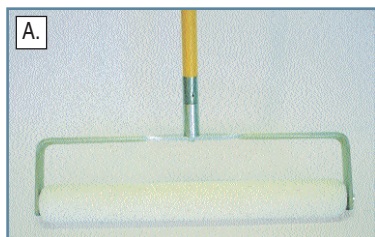

Applicators