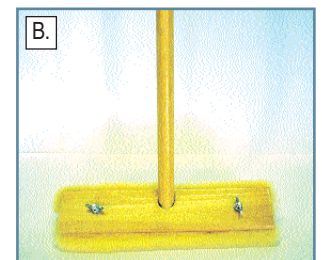

HIL50035	Applicator Complete	1
HIL50038	Synthetic Refill Pad	2
HIL50037	Lambs Wool Refill Pad	2

D. C-SPRAY™

Battery powered carpet pre-spray applicator. For large areas, the C-Spray™ will apply diluted carpet pre-spray product in 22" to 26" paths through the front spray jet, or through the hand wand for smaller areas. The 5-gallon solution tank is removable for easy fill and clean up. Battery charger is included. Some assembly is required.

HIL99235		1
-----------------	--	---

E. CART COAT

Cart Coat applies finish at a rate of 18,000 sq. ft. per. hour. 5 gallon capacity. Simple to operate. Ergonomic design.

HIL50055		1
HIL50056	Applicator Replacement Head	1

Applicators

ITEM	DESCRIPTION	PACK
A. E-Z WAY APPLICATOR		
For applying Hillyard wood seals and finishes. Simple dispensing system with a 2.5 gallon tank, applicator head and swivel handle. Simple pull value dispenses wood seal or finish on demand.		
HIL50020	Complete	1
HIL50031	Synthetic Pad Only	1

B. LAMBSWOOL & SYNTHETIC APPLICATORS

Ideal for quick and easy application of Hillyard seals and solvent-based gym finishes. Complete includes handle, block and pad.

HIL50012	12" Lambswool Complete	1
HIL50016	16" Lambswool Complete	1
HIL50112	12" Lambswool Pad Only	1
HIL50116	16" Lambswool Pad Only	1
HIL50512	12" Wood Block Only	1
HIL50516	16" Wood Block Only	1
HIL50622	16" Synthetic Complete	1
HIL50612	12" Synthetic Pad Only	1
HIL50616	16" Synthetic Pad Only	1
HIL50120	12" Paint Pad Refill	1
HIL50121	16" Paint Pad Refill	1
HIL50122	12" Paint Pad Complete	1
HIL50123	16" Paint Pad Complete	1